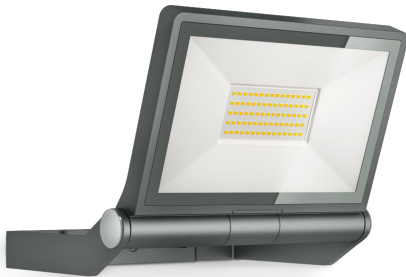

LED Floodlight without sensor

XLED ONE XL

Anthracite

EAN 4007841 065225

Article number 065225

LED

long life LED
50.000 h

3000K
warm-white

IP44

180° vertical

Indoor/Outdoor

energy saving

manufacturer's
warranty
steinel.de/garantie

CE

Function description

Powerful lighting very big on style. The XLED ONE XL with an output of 43 W delivers a powerful 3000 K and 4400 lm of warm white light. Tilting through 180°, the wall and ceiling spot is fitted with high-quality and particularly long-lasting LEDs with a service life of a good 30 years – without any ifs or buts. Protection class: IP44.

Technical specifications

Dimensions (L x W x H)	193 x 259 x 215 mm
Mains power supply	230 – 240 V / 50 – 60 Hz
Output	43 W
Luminous flux	4400 lm
Colour temperature	3000 K
Colour variation LED	SDCM3
Colour Rendering Index CRI	80-89
With lamp	Yes, STEINEL LED system
Lamp	LED cannot be replaced
LED life expectancy (max. °C)	50000 h
Drop in luminous flux in accordance with LM80	L70B10
LED cooling system	Passive Thermo Control
With motion detector	No
Photo-cell controller	No

Basic light level function	No
Main light adjustable	No
Soft light start	No
Impact resistance	IK03
IP-rating	IP44
Protection class	I
Ambient temperature	-20 – 40 °C
Housing material	Aluminium
Cover material	Glass transparent
Manufacturer's Warranty	3 years
PU1, net weight	1,451 kg
Version	Anthracite
PU1, EAN	4007841065225